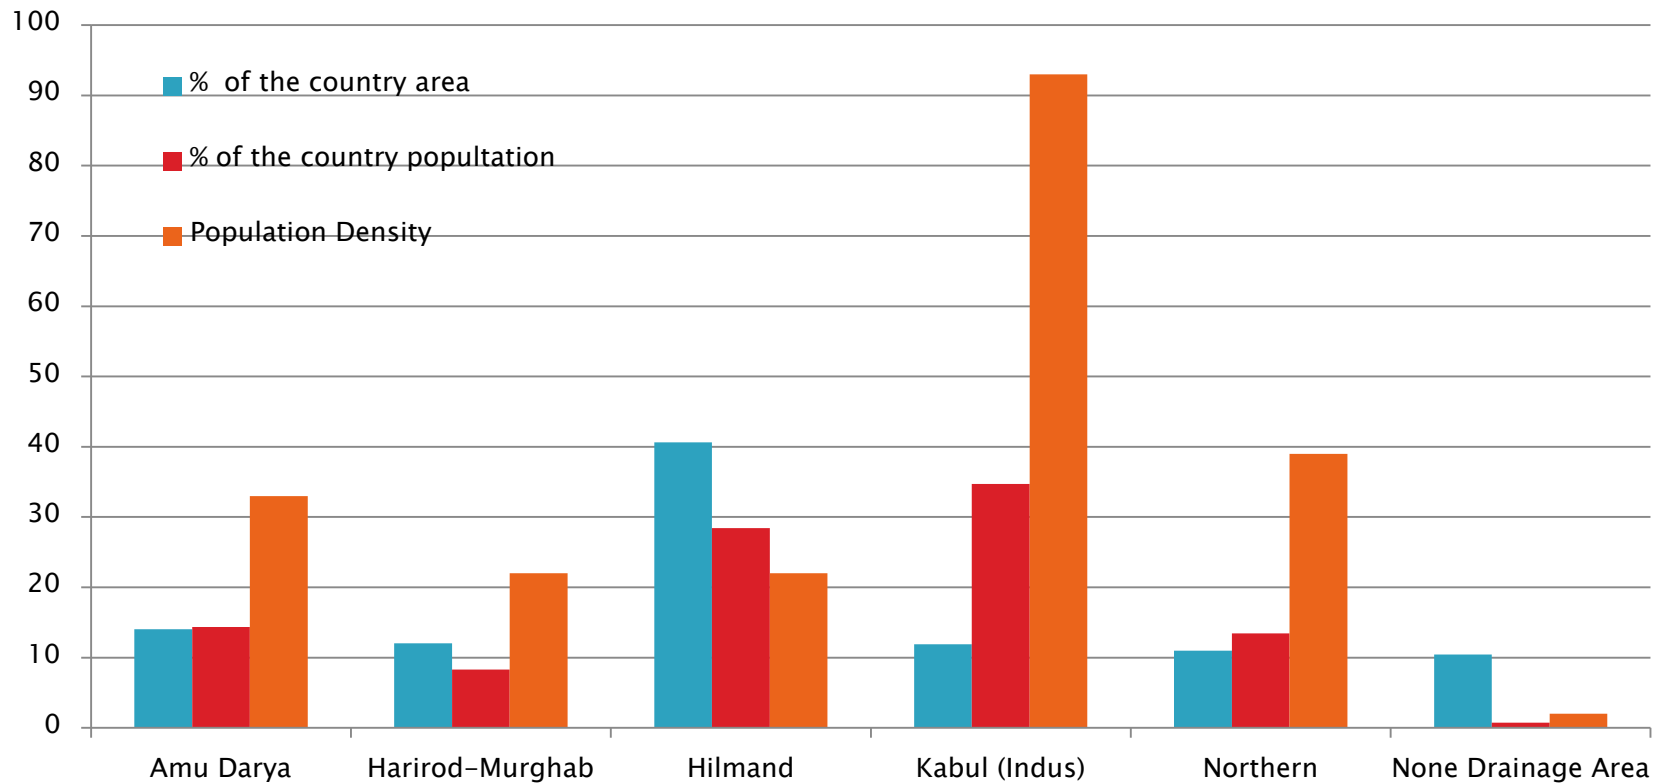

Comparison with other Basin